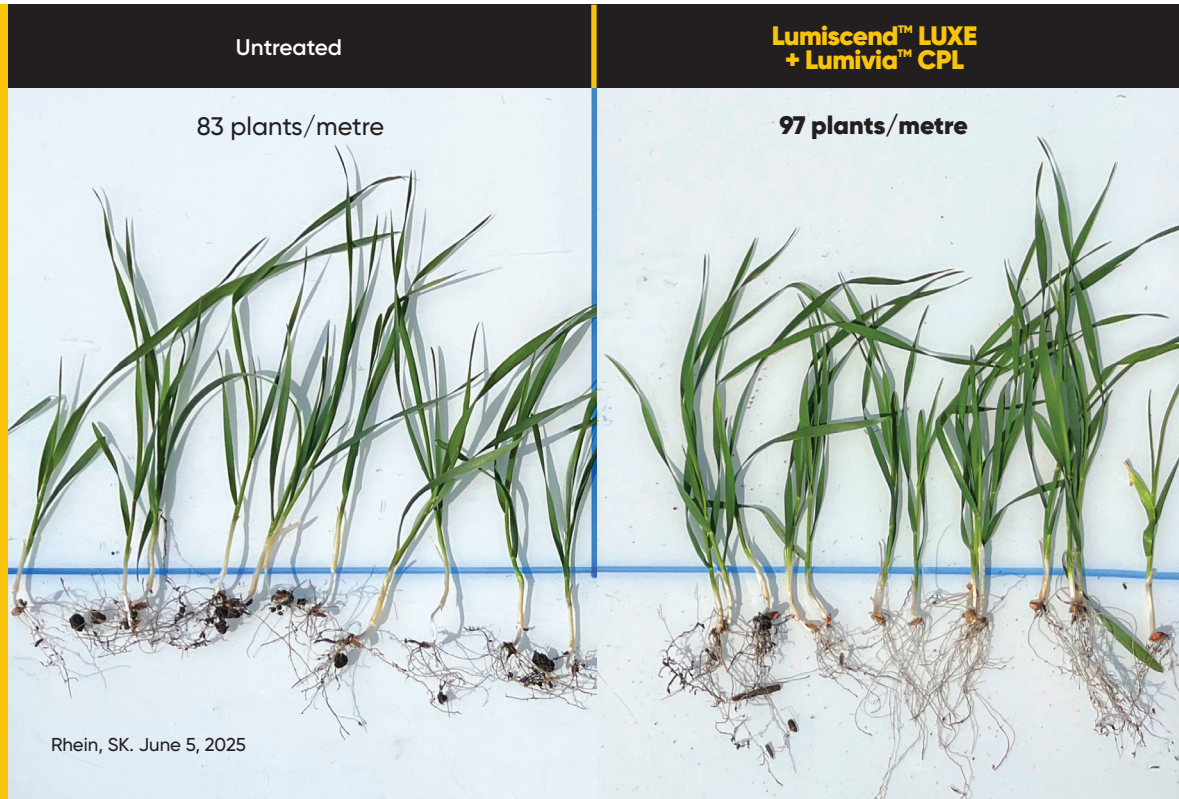

### Yield

Corteva Seed Applied Technologies - 2025 PMRA Research Authorization Trials

Lumiscend™ LUXE is the new standard in getting your cereals off to the best start possible.

Fusarium Inoculated Research Trials. Alberta, 2023.

**Pairing Lumiscend™ LUXE with Lumivia™ CPL delivers a premium, high-performance cereal seed treatment solution for exceptional protection and early-season vigour.**

**Lumivia™ CPL is the only cereal seed treatment that controls cutworms.**