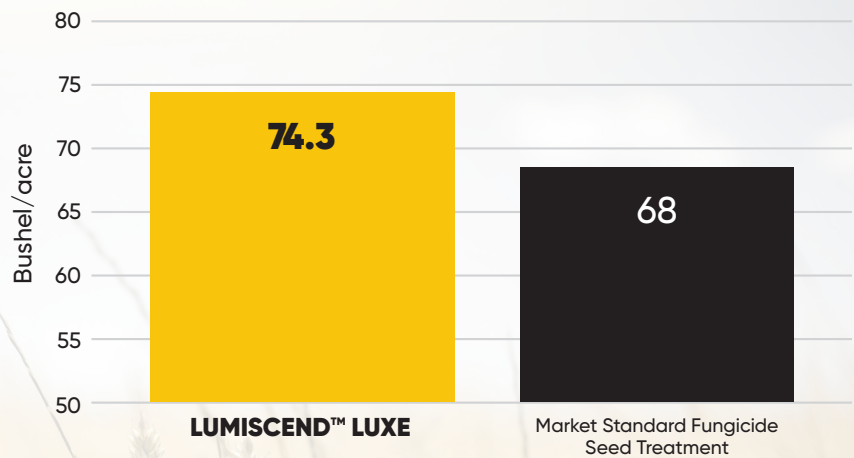

Lumiscend™ LUXE

FUNGICIDE SEED TREATMENT

SEED APPLIED TECHNOLOGY

GROUP	GROUP	GROUP
3	4	7

No one protects your cereal crop like Corteva Agriscience.

Lumiscend™ LUXE is the new standard in cereal fungicide seed treatment, protecting cereal crops from early-season seed and soil-borne diseases such as *Fusarium* spp. and *Rhizoctonia* spp.

Maximized Yield Potential through improved seedling vigour and emergence, even under high disease pressure.

Broad-Spectrum protection against the most common cereal pathogens including *Fusarium* spp. and *Rhizoctonia* spp.

Easy-to-choose and Easy-to-use, Lumiscend™ LUXE contains 4 unique actives in an all-in-one formulation optimized for easy application and dries quickly.

Lumiscend™ LUXE results in Maximized Yield Potential due to more plants with enhanced early vigour and better root systems.

Lumiscend™ LUXE delivers a 6.3 bushel/acre yield advantage vs. the market standard fungicide seed treatments.

Source: 2025 Research Authorization Trials

Yield

Corteva Seed Applied Technologies - 2025 PMRA Research Authorization Trials

Lumiscend™ LUXE is the new standard in getting your cereals off to the best start possible.